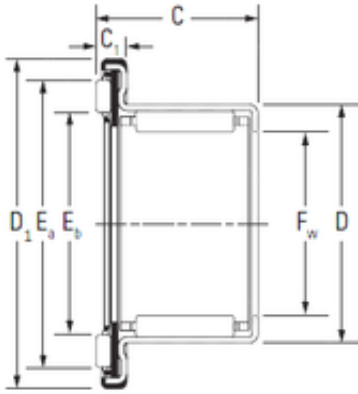

# Pet Food Machine Manufacture

Jinan Saibainuo Quality Fortified Rice Kernel  
Making Machine Frk Nutritional Instant Artificial  
Rice Processing Maker Line

Bearing No.

Size	25x37x22.2 mm
Bore Diameter	25 mm
Outer Diameter	37 mm
Width	22,2 mm
d	25 mm
D	37 mm
C	22,2 mm

Bearing 2D drawings and 3D CAD models