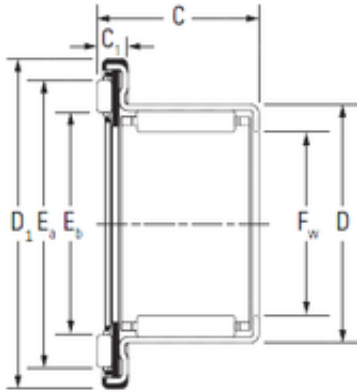

## China Man Made Rice Machine Artificial Rice Nutritional Rice Fortified Rice Extruding Machine

Bearing No.

Size	25x37x22.2 mm
Bore Diameter	25 mm
Outer Diameter	37 mm
Width	22,2 mm
d	25 mm
D	37 mm
C	22,2 mm

Bearing 2D drawings and 3D CAD models